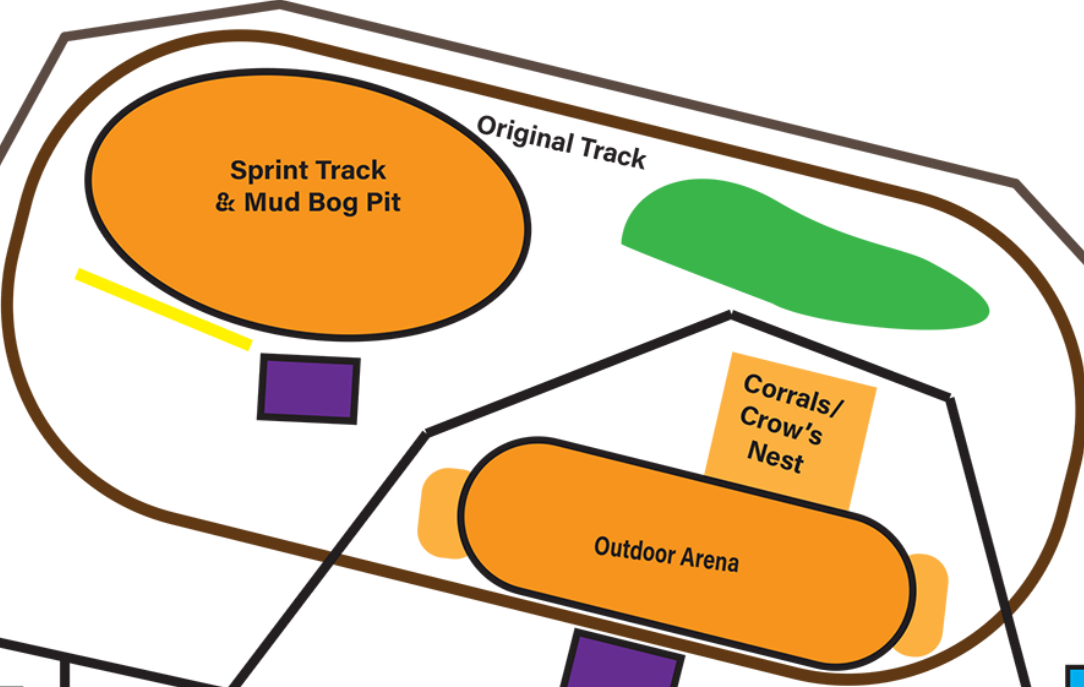

Weston County Fairgrounds

To US HWY 16 Truck Route

County Shop Rd

- Roads
- Camper Plugins
- Fence
- Grassy Areas
- Grand Stands

Fairgrounds Rd

Stampede Street

Outdoor Stalls

Pig Wrestling Pit

Main Entrance

Youth Building

- Sheep Barn
- Outdoor Show Ring
- Beef & Swine Barn
- Rabbit & Poultry Barn
- Matt Hansen Memorial Playground
- Open Class Building
- FG's Office

Kilpatrick Park

Concessions